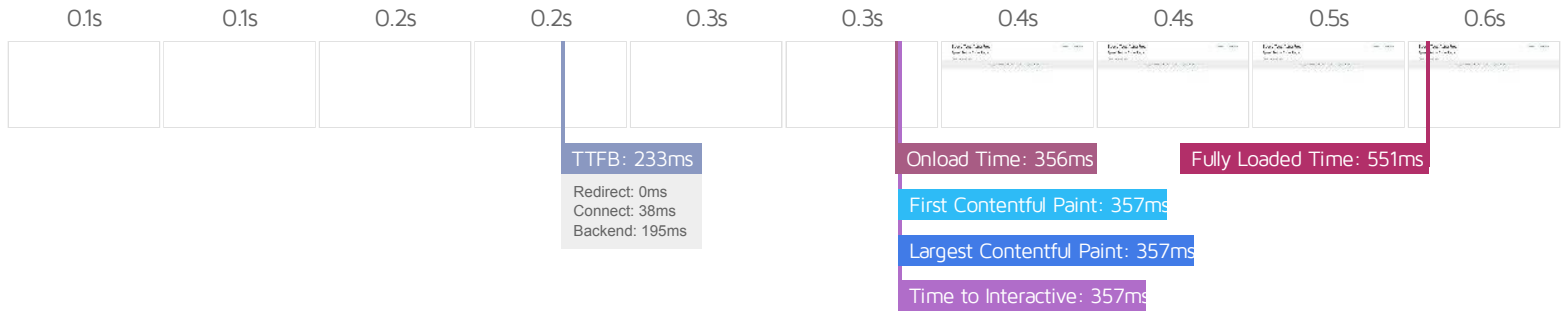

Performance Metrics

First Contentful Paint How quickly content like text or images are painted onto your page. A good user experience is 0.9s or less.	Good - Nothing to do here 357ms	Time to Interactive How long it takes for your page to become fully interactive. A good user experience is 2.5s or less.	Good - Nothing to do here 357ms
Speed Index How quickly the contents of your page are visibly populated. A good user experience is 1.3s or less.	Good - Nothing to do here 360ms	Total Blocking Time How much time is blocked by scripts during your page loading process. A good user experience is 150ms or less.	Good - Nothing to do here 0ms
Largest Contentful Paint How long it takes for the largest element of content (e.g. a hero image) to be painted on your page. A good user experience is 1.2s or less.	Good - Nothing to do here 357ms	Cumulative Layout Shift How much your page's layout shifts as it loads. A good user experience is a score of 0.1 or less.	Good - Nothing to do here 0

Browser Timings

Redirect	0ms	Connect	38ms	Backend	195ms
TTFB	233ms	DOM Int.	340ms	DOM Loaded	341ms
Onload	356ms	First Paint	357ms	Fully Loaded	551ms