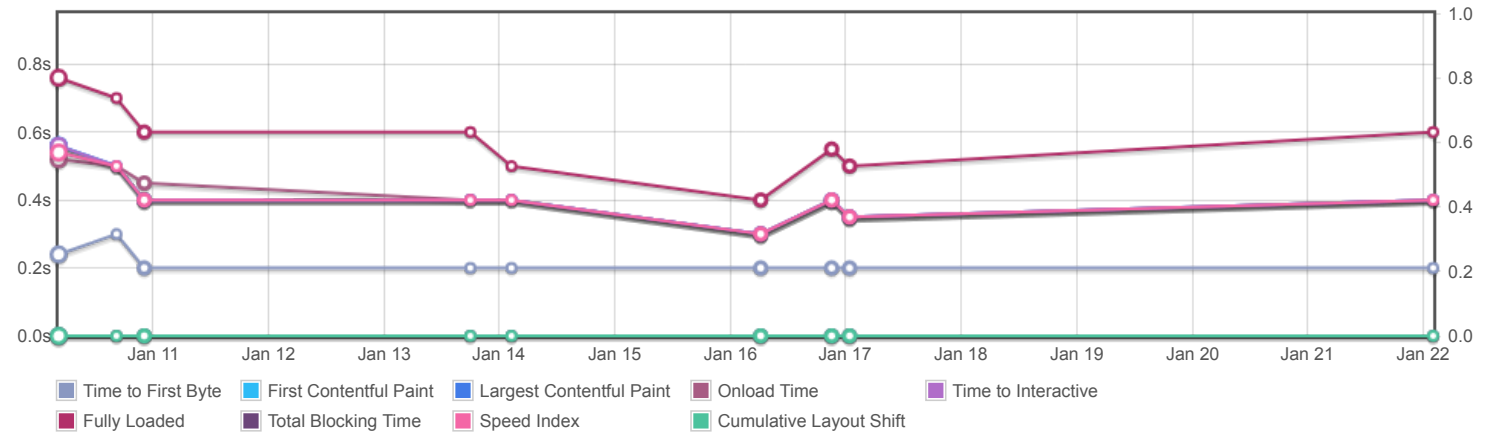

Page Details

Total Page Size - 44.0KB

Total Page Requests - 7

■ HTML
 ■ JS
 ■ CSS
 ■ IMG
 ■ Video
 ■ Font
 ■ Other

How does this affect me?

Today's web user expects a fast and seamless website experience. Delivering that fast experience can result in increased visits, conversions and overall happiness.

<https://carbon60.com/>

Page scores

Page metrics

Page sizes and request counts

The waterfall chart displays the loading behaviour of your site in your selected browser. It can be used to discover simple issues such as 404's or more complex issues such as external resources blocking page rendering.

Performance Metrics

<p>First Contentful Paint</p> <p>How quickly content like text or images are painted onto your page. A good user experience is 0.9s or less.</p>	<p>Good - Nothing to do here</p> <p>357ms</p>	<p>Time to Interactive</p> <p>How long it takes for your page to become fully interactive. A good user experience is 2.5s or less.</p>	<p>Good - Nothing to do here</p> <p>357ms</p>
<p>Speed Index</p> <p>How quickly the contents of your page are visibly populated. A good user experience is 1.3s or less.</p>	<p>Good - Nothing to do here</p> <p>360ms</p>	<p>Total Blocking Time</p> <p>How much time is blocked by scripts during your page loading process. A good user experience is 150ms or less.</p>	<p>Good - Nothing to do here</p> <p>0ms</p>
<p>Largest Contentful Paint</p> <p>How long it takes for the largest element of content (e.g. a hero image) to be painted on your page. A good user experience is 1.2s or less.</p>	<p>Good - Nothing to do here</p> <p>357ms</p>	<p>Cumulative Layout Shift</p> <p>How much your page's layout shifts as it loads. A good user experience is a score of 0.1 or less.</p>	<p>Good - Nothing to do here</p> <p>0</p>