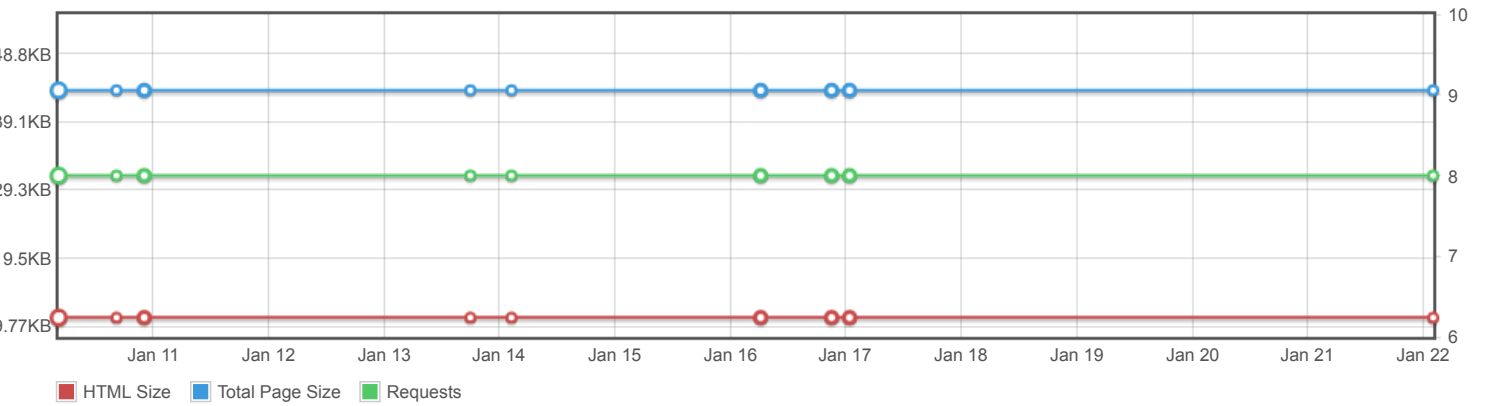

<https://carbon60.com/>

Page scores

Page metrics

Page sizes and request counts

The waterfall chart displays the loading behaviour of your site in your selected browser. It can be used to discover simple issues such as 404's or more complex issues such as external resources blocking page rendering.

Performance Metrics

<p>First Contentful Paint</p> <p>How quickly content like text or images are painted onto your page. A good user experience is 0.9s or less.</p>	<p>Good - Nothing to do here</p> <p>357ms</p>	<p>Time to Interactive</p> <p>How long it takes for your page to become fully interactive. A good user experience is 2.5s or less.</p>	<p>Good - Nothing to do here</p> <p>357ms</p>
<p>Speed Index</p> <p>How quickly the contents of your page are visibly populated. A good user experience is 1.3s or less.</p>	<p>Good - Nothing to do here</p> <p>360ms</p>	<p>Total Blocking Time</p> <p>How much time is blocked by scripts during your page loading process. A good user experience is 150ms or less.</p>	<p>Good - Nothing to do here</p> <p>0ms</p>
<p>Largest Contentful Paint</p> <p>How long it takes for the largest element of content (e.g. a hero image) to be painted on your page. A good user experience is 1.2s or less.</p>	<p>Good - Nothing to do here</p> <p>357ms</p>	<p>Cumulative Layout Shift</p> <p>How much your page's layout shifts as it loads. A good user experience is a score of 0.1 or less.</p>	<p>Good - Nothing to do here</p> <p>0</p>