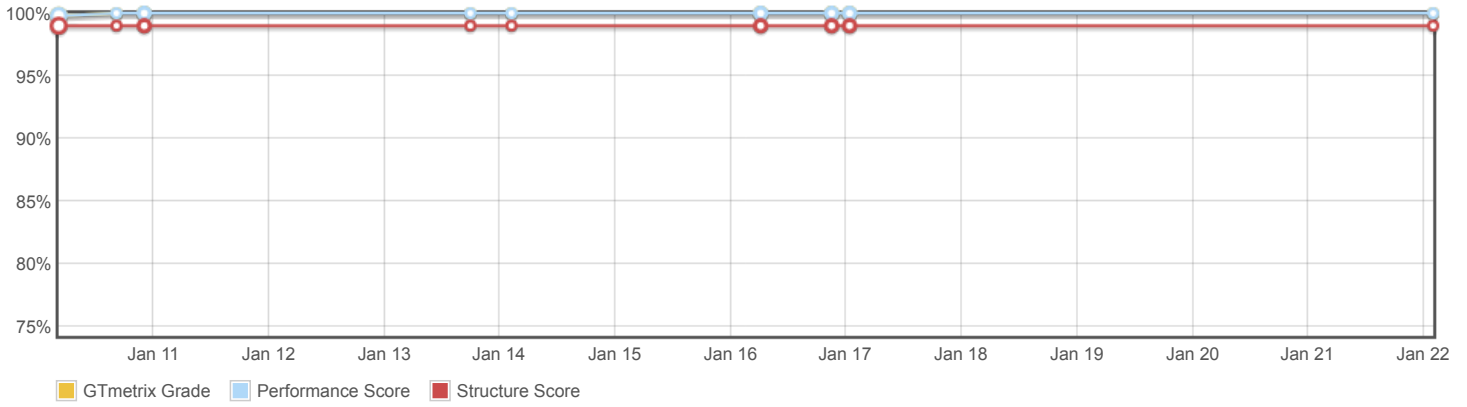

As if you didn't need more incentive, **Google has announced that they are using page speed in their ranking algorithm.**

About GTmetrix

GTmetrix is developed by the good folks at Carbon60, a Canadian hosting company with over 26 years experience in web technology.

<https://carbon60.com/>

Page scores

Page metrics

Page sizes and request counts

The waterfall chart displays the loading behaviour of your site in your selected browser. It can be used to discover simple issues such as 404's or more complex issues such as external resources blocking page rendering.